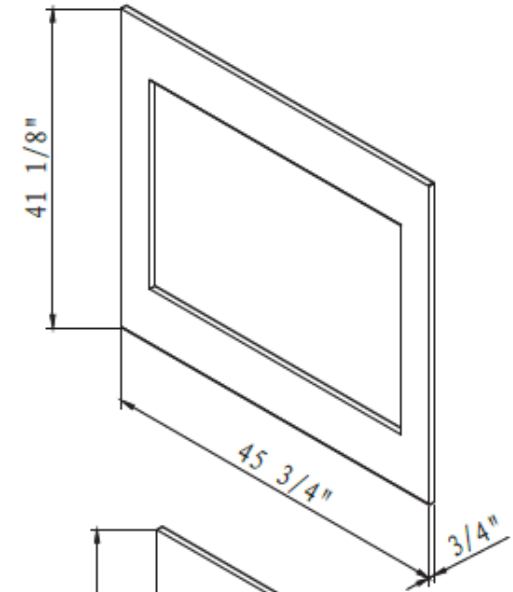

SURROUNDS – MEASUREMENTS

- TRD 26-3 - 22 1/8" x 36" x 3/4"
- TRD 26-4 - 27 1/8" x 36" x 3/4"
- TRD 30-3 - 24" x 38" x 3/4"
- TRD 30-4 - 28 1/2" x 38" x 3/4"
- TRD 33-3 - 29" x 42" x 3/4"
- TRD 33-4 - 35 3/8" x 42" x 3/4"
- TRD 38-3 - 34 3/8" x 45 3/4" x 3/4"
- TRD 38-4 - 41 1/8" x 45 3/4" x 3/4"

Made of 22 gauge metal.

Available for the 26", 30", 33" and 38"

TECH SPECIFICATIONS

TRD-26 Smart

TRD-30 Smart

TRD-33 Smart

TRD-38 Smart

TRADITIONAL BESPOKE