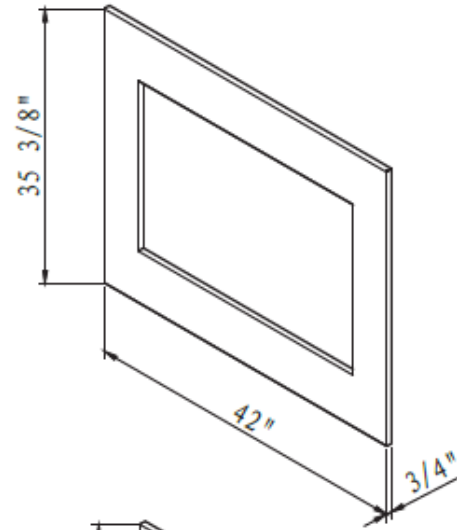

SURROUNDS – MEASUREMENTS

- TRD 26-3 - 22 1/8" x 36" x 3/4"
- TRD 26-4 - 27 1/8" x 36" x 3/4"
- TRD 30-3 - 24" x 38" x 3/4"
- TRD 30-4 - 28 1/2" x 38" x 3/4"
- TRD 33-3 - 29" x 42" x 3/4"
- TRD 33-4 - 35 3/8" x 42" x 3/4"
- TRD 38-3 - 34 3/8" x 45 3/4" x 3/4"
- TRD 38-4 - 41 1/8" x 45 3/4" x 3/4"

Made of 22 gauge metal.

Available for the 26", 30", 33" and 38"

TECH SPECIFICATIONS

TRD-26 Smart

TRD-30 Smart

TRD-33 Smart

TRD-38 Smart

TRADITIONAL BESPOKE