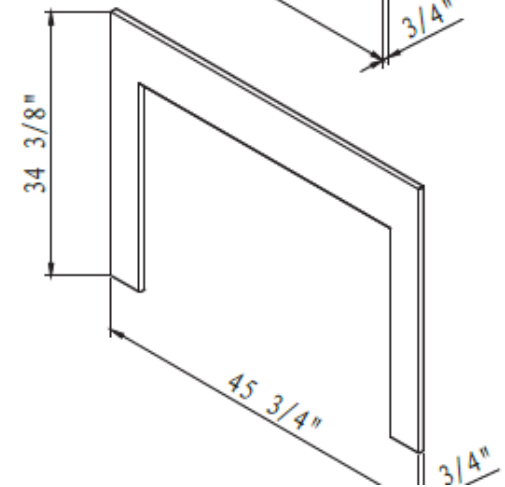

SURROUNDS – MEASUREMENTS

- TRD 26-3 - 22 1/8" x 36" x 3/4"
- TRD 26-4 - 27 1/8" x 36" x 3/4"
- TRD 30-3 - 24" x 38" x 3/4"
- TRD 30-4 - 28 1/2" x 38" x 3/4"
- TRD 33-3 - 29" x 42" x 3/4"
- TRD 33-4 - 35 3/8" x 42" x 3/4"
- TRD 38-3 - 34 3/8" x 45 3/4" x 3/4"
- TRD 38-4 - 41 1/8" x 45 3/4" x 3/4"

Made of 22 gauge metal.

Available for the 26", 30", 33" and 38"

TECH SPECIFICATIONS

TRD-26 Smart

TRD-30 Smart

TRD-33 Smart

TRD-38 Smart

TRADITIONAL BESPOKE