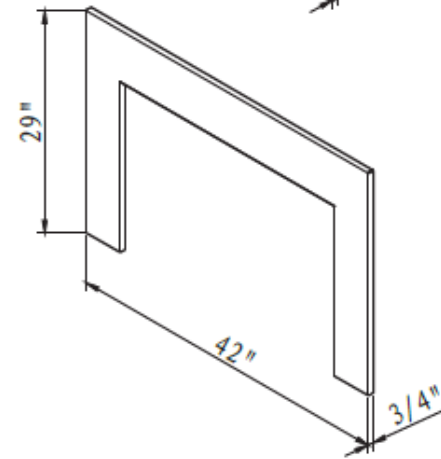

SURROUNDS – MEASUREMENTS

- TRD 26-3 - 22 1/8" x 36" x 3/4"
- TRD 26-4 - 27 1/8" x 36" x 3/4"
- TRD 30-3 - 24" x 38" x 3/4"
- TRD 30-4 - 28 1/2" x 38" x 3/4"
- TRD 33-3 - 29" x 42" x 3/4"
- TRD 33-4 - 35 3/8" x 42" x 3/4"
- TRD 38-3 - 34 3/8" x 45 3/4" x 3/4"
- TRD 38-4 - 41 1/8" x 45 3/4" x 3/4"

Made of 22 gauge metal.

Available for the 26", 30", 33" and 38"

TECH SPECIFICATIONS

TRD-26 Smart

TRD-30 Smart

TRD-33 Smart

TRD-38 Smart

TRADITIONAL BESPOKE