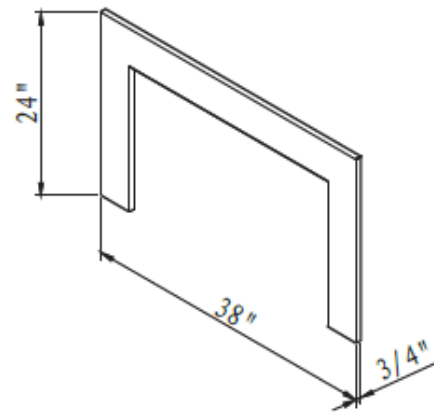

SURROUNDS – MEASUREMENTS

- TRD 26-3 - 22 1/8" x 36" x 3/4"
- TRD 26-4 - 27 1/8" x 36" x 3/4"
- TRD 30-3 - 24" x 38" x 3/4"
- TRD 30-4 - 28 1/2" x 38" x 3/4"
- TRD 33-3 - 29" x 42" x 3/4"
- TRD 33-4 - 35 3/8" x 42" x 3/4"
- TRD 38-3 - 34 3/8" x 45 3/4" x 3/4"
- TRD 38-4 - 41 1/8" x 45 3/4" x 3/4"

Made of 22 gauge metal.

Available for the 26", 30", 33" and 38"

TECH SPECIFICATIONS

TRD-26 Smart

TRD-30 Smart

TRD-33 Smart

TRD-38 Smart

TRADITIONAL BESPOKE