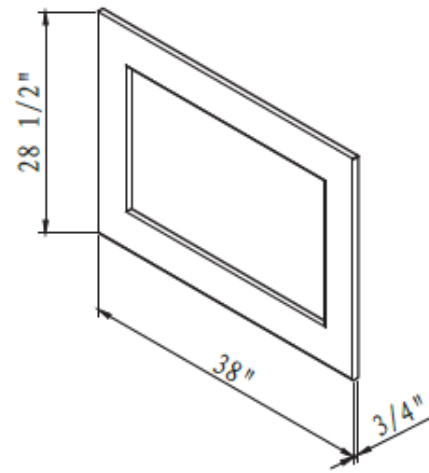

SURROUNDS – MEASUREMENTS

- TRD 26-3 - 22 1/8" x 36" x 3/4"
- TRD 26-4 - 27 1/8" x 36" x 3/4"
- TRD 30-3 - 24" x 38" x 3/4"
- TRD 30-4 - 28 1/2" x 38" x 3/4"
- TRD 33-3 - 29" x 42" x 3/4"
- TRD 33-4 - 35 3/8" x 42" x 3/4"
- TRD 38-3 - 34 3/8" x 45 3/4" x 3/4"
- TRD 38-4 - 41 1/8" x 45 3/4" x 3/4"

Made of 22 gauge metal.

Available for the 26", 30", 33" and 38"

TECH SPECIFICATIONS

TRD-26 Smart

TRD-30 Smart

TRD-33 Smart

TRD-38 Smart

TRADITIONAL BESPOKE