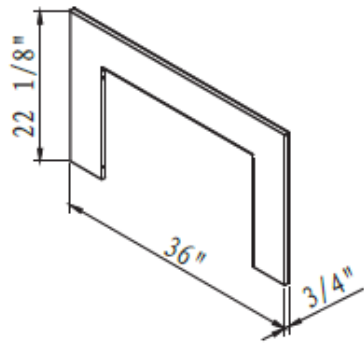

SURROUNDS – MEASUREMENTS

- TRD 26-3 - 22 1/8" x 36" x 3/4"
- TRD 26-4 - 27 1/8" x 36" x 3/4"
- TRD 30-3 - 24" x 38" x 3/4"
- TRD 30-4 - 28 1/2" x 38" x 3/4"
- TRD 33-3 - 29" x 42" x 3/4"
- TRD 33-4 - 35 3/8" x 42" x 3/4"
- TRD 38-3 - 34 3/8" x 45 3/4" x 3/4"
- TRD 38-4 - 41 1/8" x 45 3/4" x 3/4"

Made of 22 gauge metal.

Available for the 26", 30", 33" and 38"

TECH SPECIFICATIONS

TRD-26 Smart

TRD-30 Smart

TRD-33 Smart

TRD-38 Smart

TRADITIONAL BESPOKE